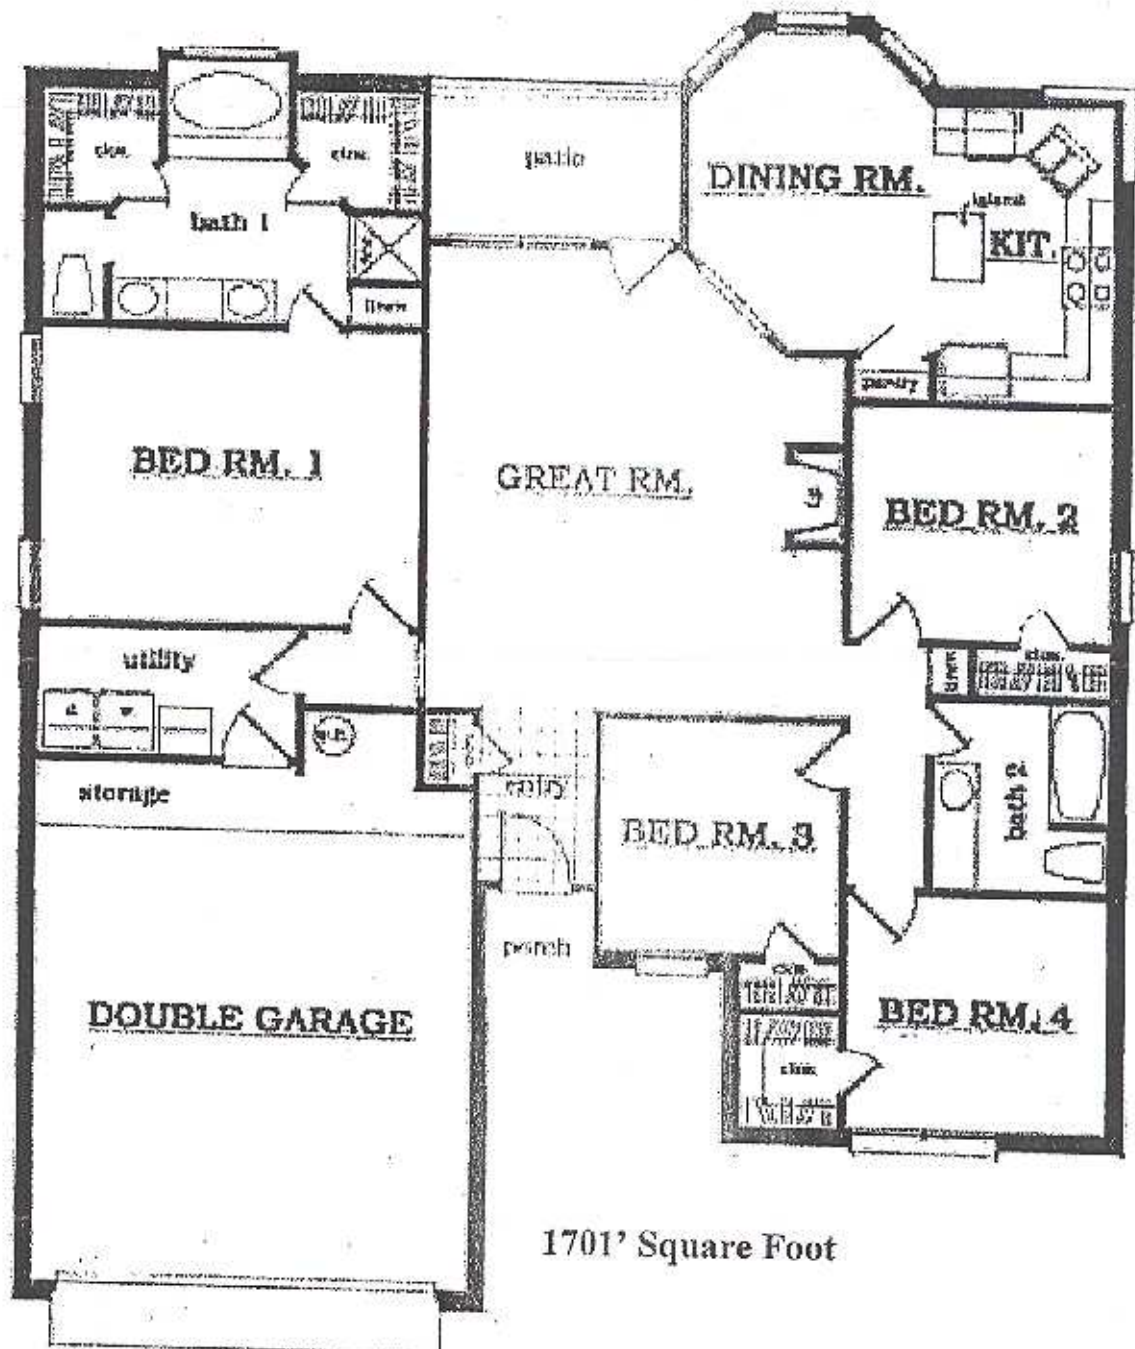

Sage Homes

P.O. Box 39 Burleson, TX 76097-0039

(817) 426-6819 / (817) 426-6839 Fax

www.SageHomesInc.com

1701' Square Foot

204 Willow St.
Crowley, TX 76036

Note: Due to constant industry changes features may not be as presented on this drawing.
This is not part of a legal contract.