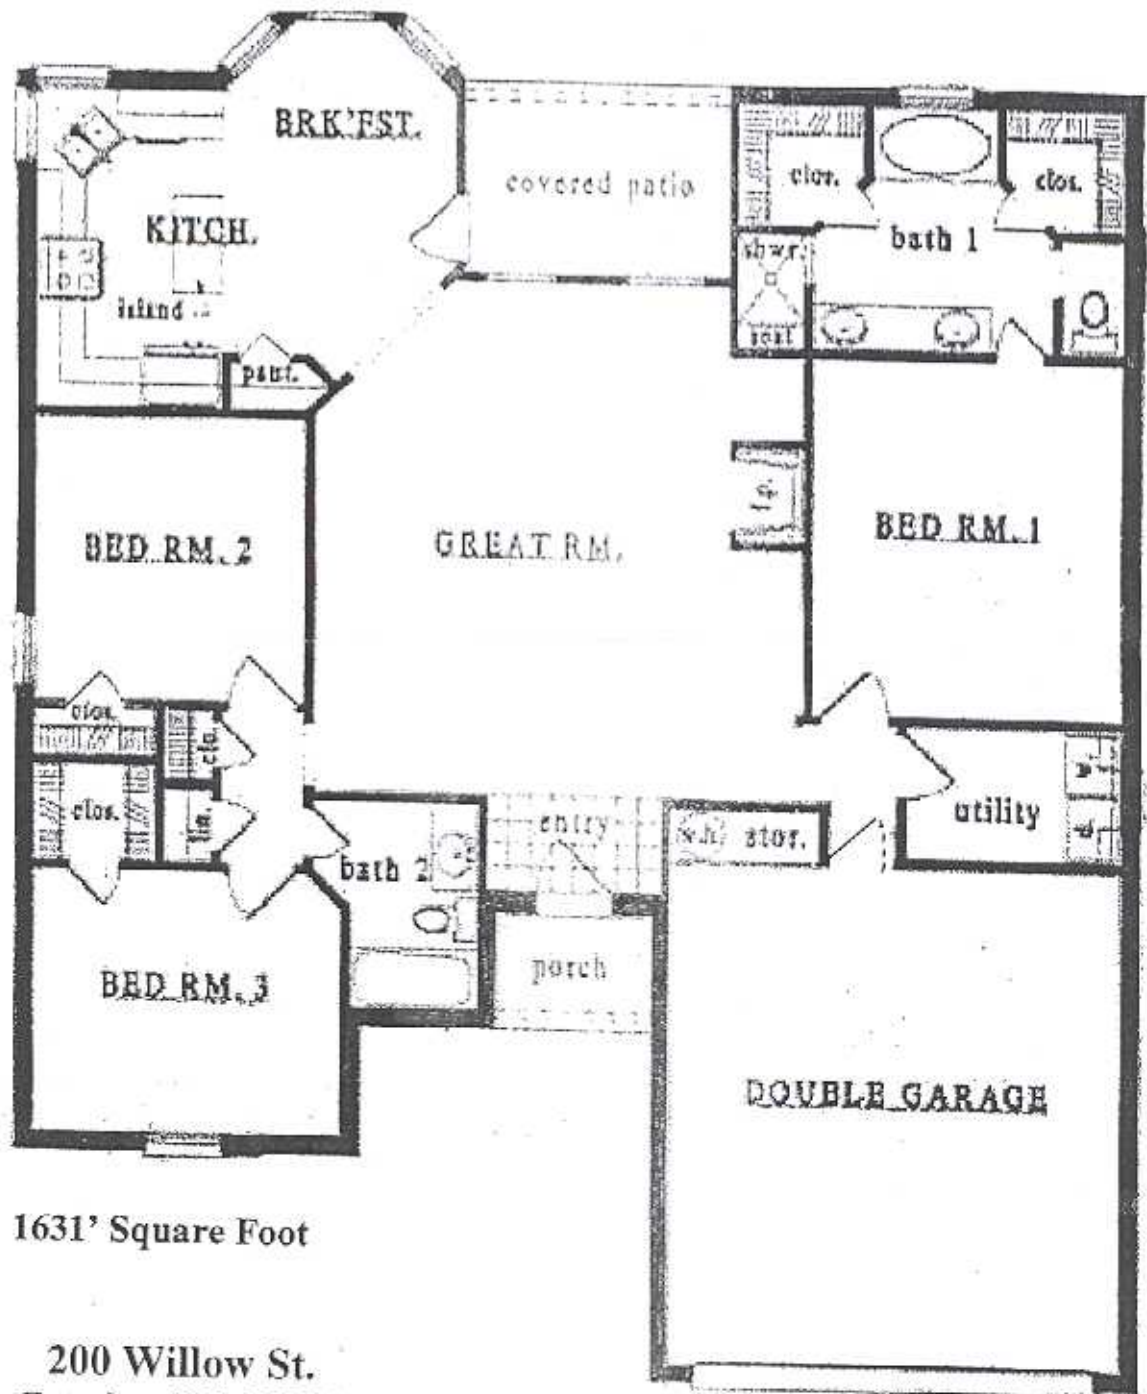

Sage Homes

P.O. Box 39 Burleson, TX 76097-0039

(817) 426-6819 / (817) 426-6839 Fax

www.SageHomesInc.com

1631' Square Foot

200 Willow St.
Crowley, TX 76036

Note: Due to constant industry changes features may not be as presented on this drawing.
This is not part of a legal contract.